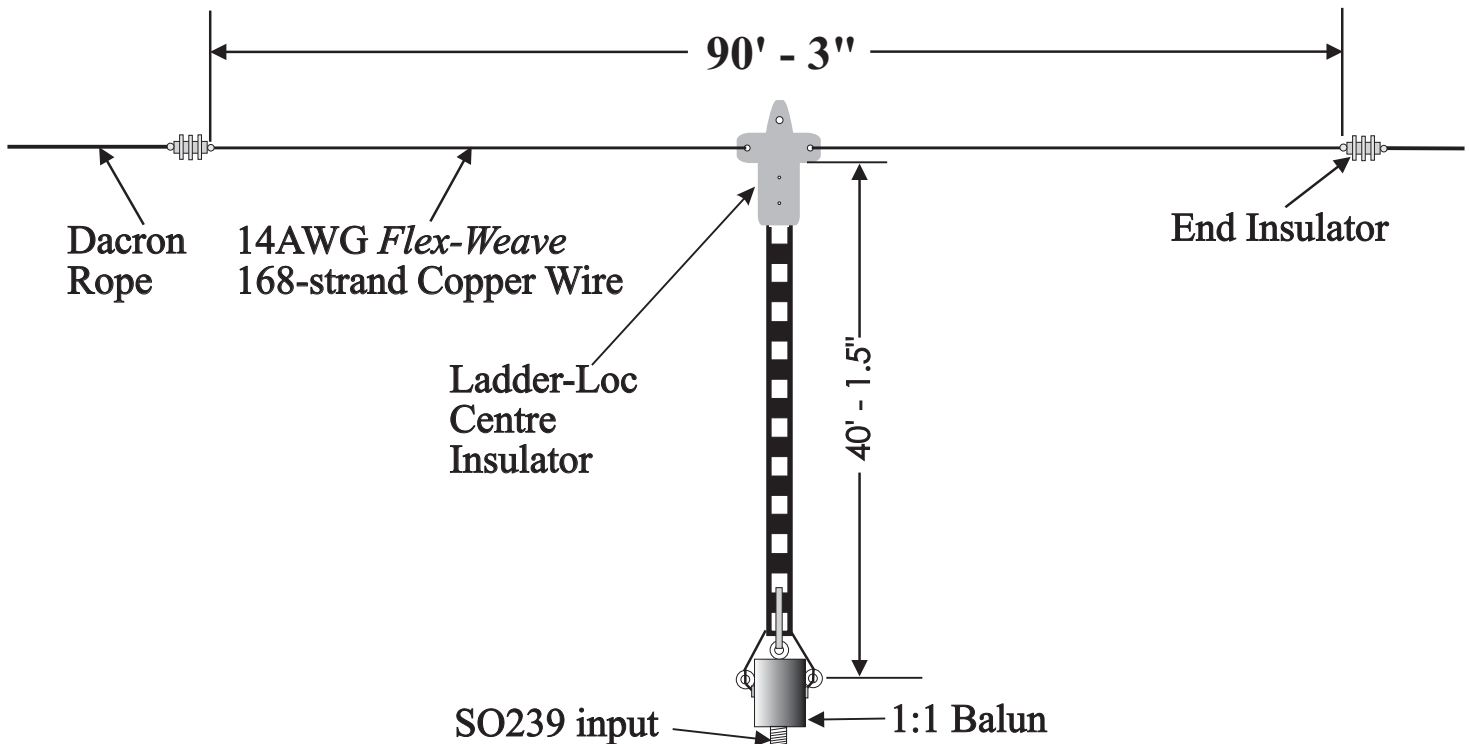

# G5RV type Antenna

(ZS6BKW version)

Model G5RV-LLB for kit version

Model G5RV-LLBA for assembled version

Includes 1:1 Balun

Resonates on 10m, 12m, 17m, 20m, 40m, & 80m (antenna tuner recommended)

Works on 6m, 15m, 30m, & 80m with antenna tuner

## Kit Contents:

- 1:1 Current Balun
- 2 lengths #14AWG 168 Strand *Flex-Weave* copper wire
- 1 length 440 Ohm #16AWG stranded copperweld ladder line
- 1 Ladder-Loc centre insulator
- 50 feet 3/32" black dacron rope
- 2 Budwig glass-filled ABS end insulators