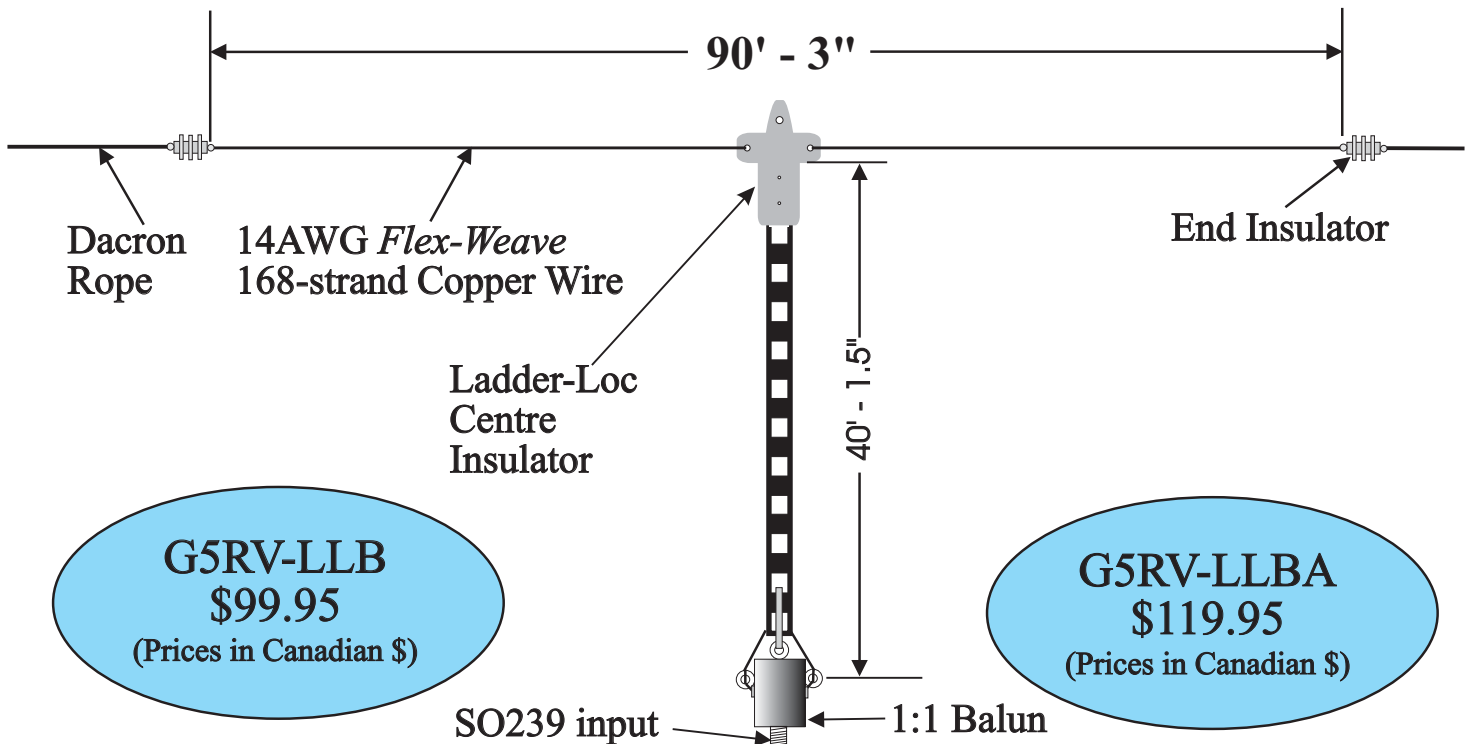

G5RV type Antenna

(ZS6BKW version)

Model G5RV-LLB for kit version

Model G5RV-LLBA for assembled version

Includes 1:1 Balun

Resonates on 10m, 12m, 17m, 20m, 40m, & 80m (antenna tuner recommended)

Works on 6m, 15m, 30m, & 80m with antenna tuner

Kit Contents:

- 1:1 Current Balun
- 2 lengths #14AWG 168 Strand *Flex-Weave* copper wire
- 1 length 440 Ohm #16AWG stranded copperweld ladder line
- 1 Ladder-Loc centre insulator
- 50 feet 3/32" black dacron rope
- 2 Budwig glass-filled ABS end insulators