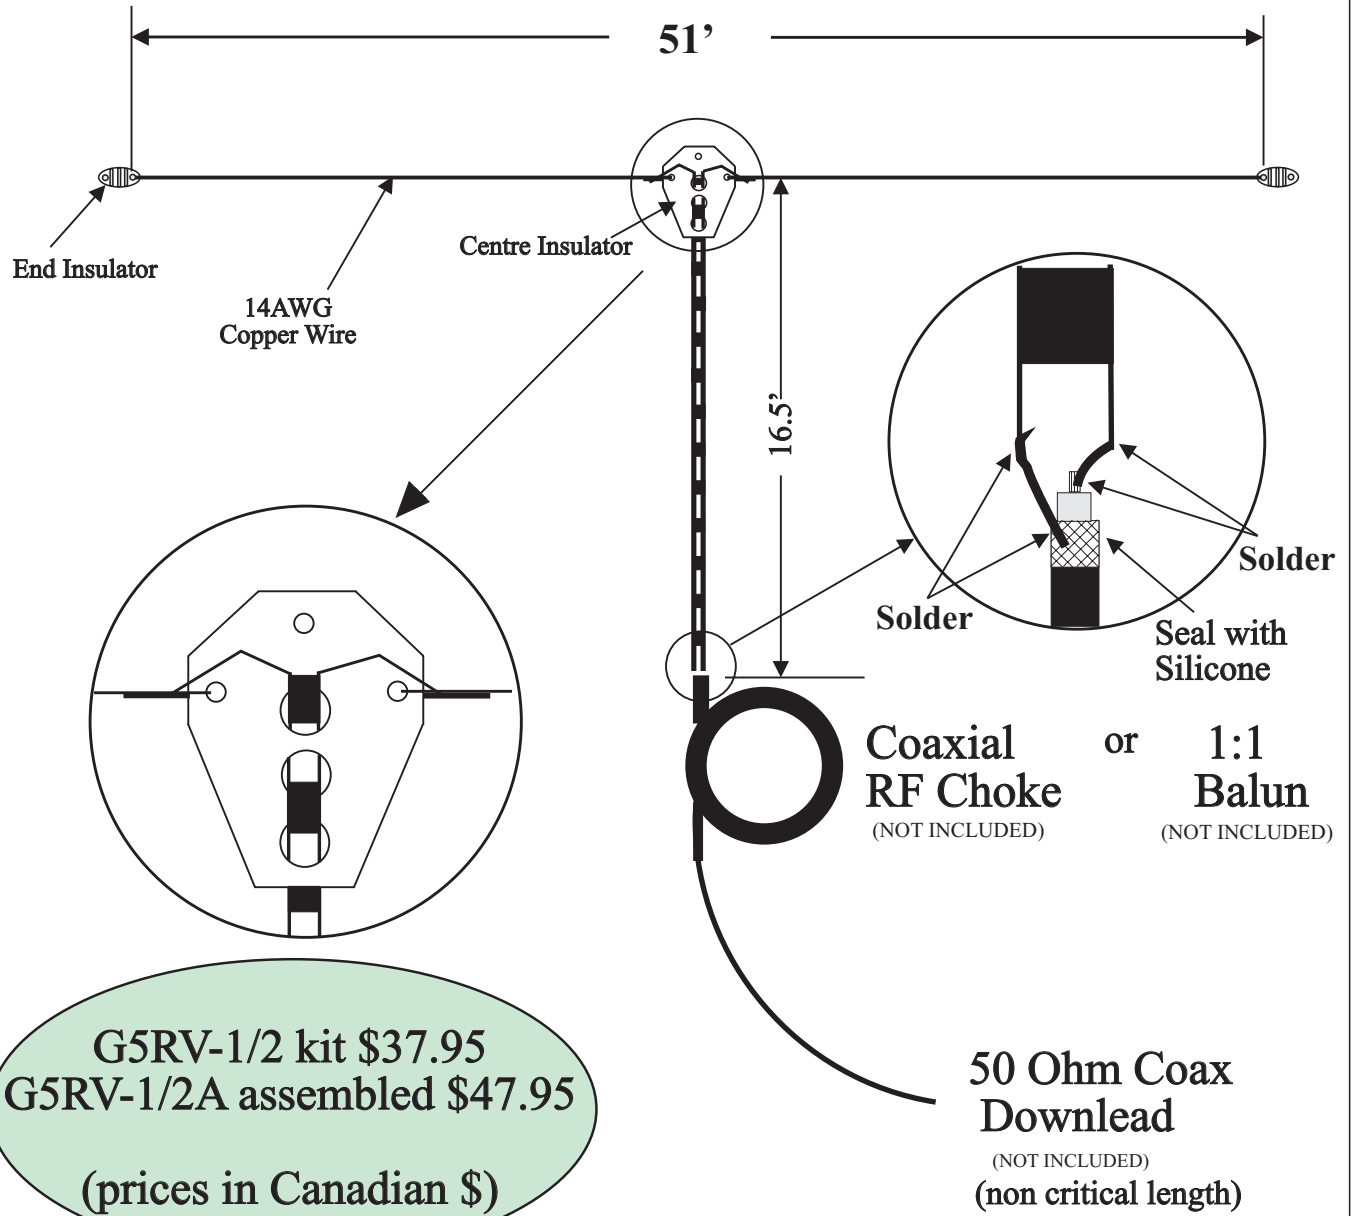

Half-Size True G5RV Antenna

G5RV-1/2 kit \$37.95
 G5RV-1/2A assembled \$47.95
 (prices in Canadian \$)

Box 1471, RR#1
 Everett, Ontario
 L0M 1J0

Phone: (705) 435-2819
 Fax: (705) 435-2996

Web page: <http://www.mapleleafcom.com>
 e-mail: info@mapleleafcom.com

Kit Contents:

- 52' #14AWG Hard Drawn 7-strand Copper wire
- 2 Dog Bone Plastic Insulator
- 1 Center Insulator, High Density Polyethylene
- 17' 300 Ohm Heavy Duty Ladder Line
- 1 Assembly Information

6m thru 40m
 (using an antenna tuner)