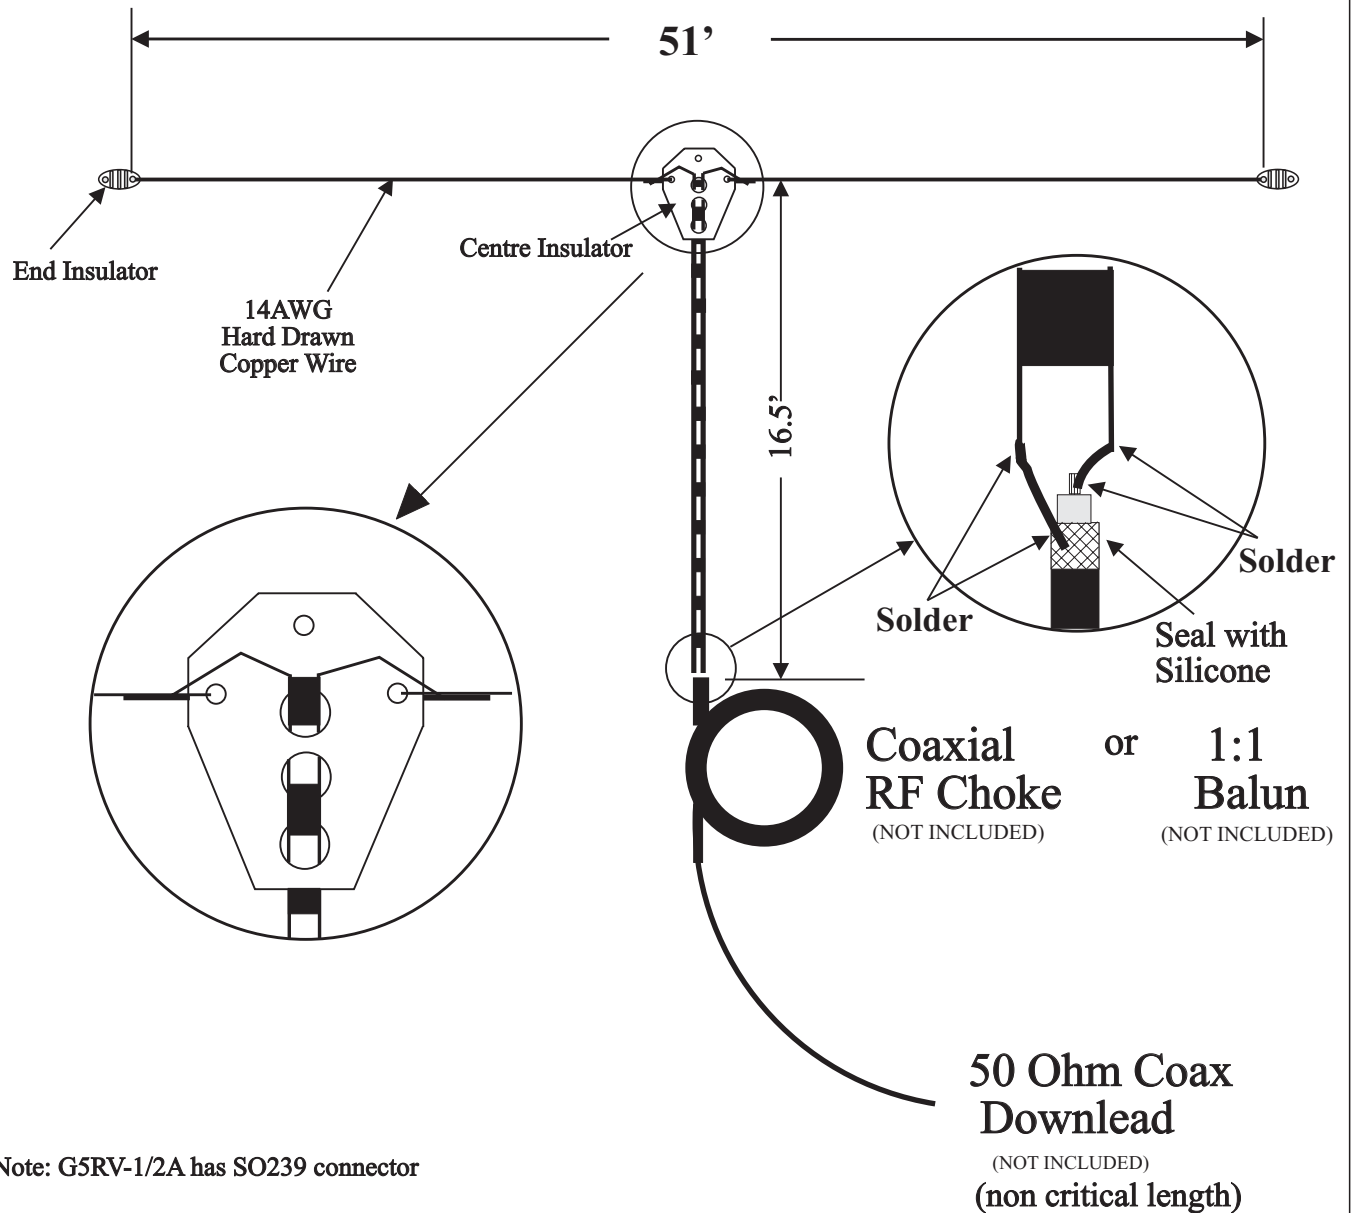

Half-Size True G5RV Antenna

Maple Leaf
Communications

Box 1471, RR#1
Everett, Ontario
L0M 1J0

Phone: (705) 435-2819
Fax: (705) 435-2996

Web page: <http://www.mapleleafcom.com>
e-mail: info@mapleleafcom.com

Kit Contents:

- 52' #14AWG Hard Drawn 7-strand Copper wire
- 2 Dog Bone Plastic Insulator
- 1 Center Insulator, High Density Polyethylene
- 17' 300 Ohm Heavy Duty Ladder Line
- 1 Assembly Information

6m thru 40m
(using an antenna tuner)