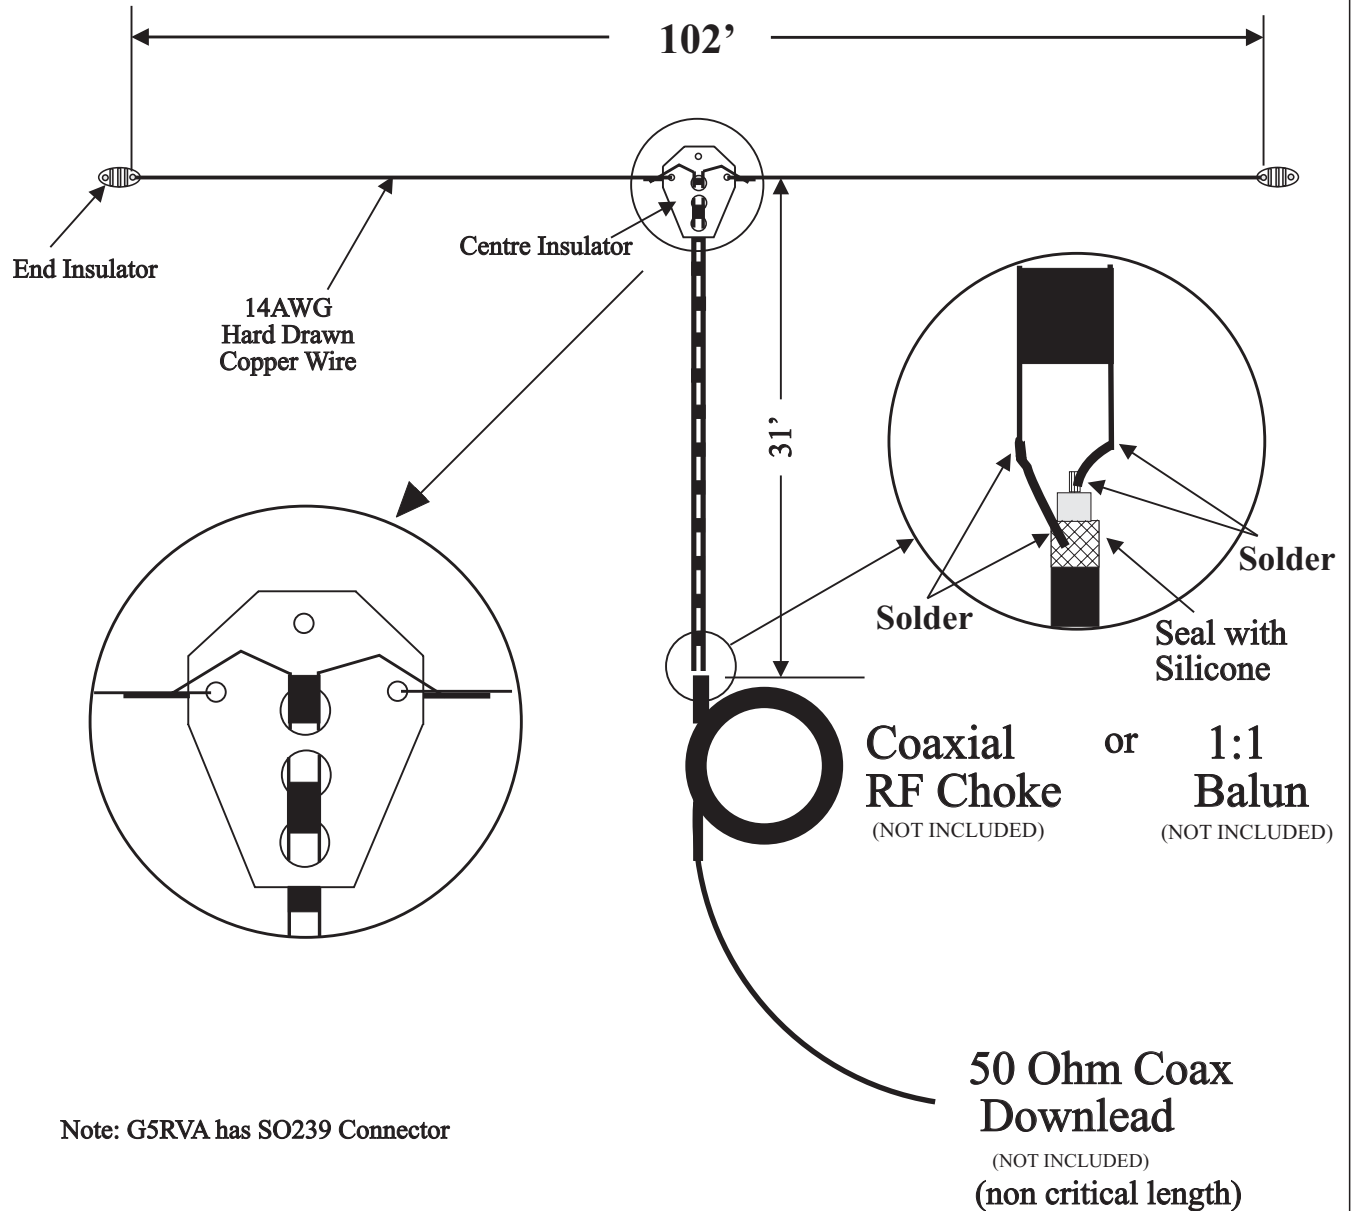

True G5RV Antenna

Box 1471, RR#1
Everett, Ontario
L0M 1J0

Phone: (705) 435-2819
Fax: (705) 435-2996

Web page: <http://www.mapleleafcom.com>
e-mail: info@mapleleafcom.com

Kit Contents:

- 103' #14AWG Hard Drawn 7-strand Copper wire
- 2 Dog Bone Plastic Insulator
- 1 Center Insulator, High Density Polyethylene
- 32' 300 Ohm Heavy Duty Ladder Line
- 1 Assembly Information

6m thru 80m
(using an antenna tuner)