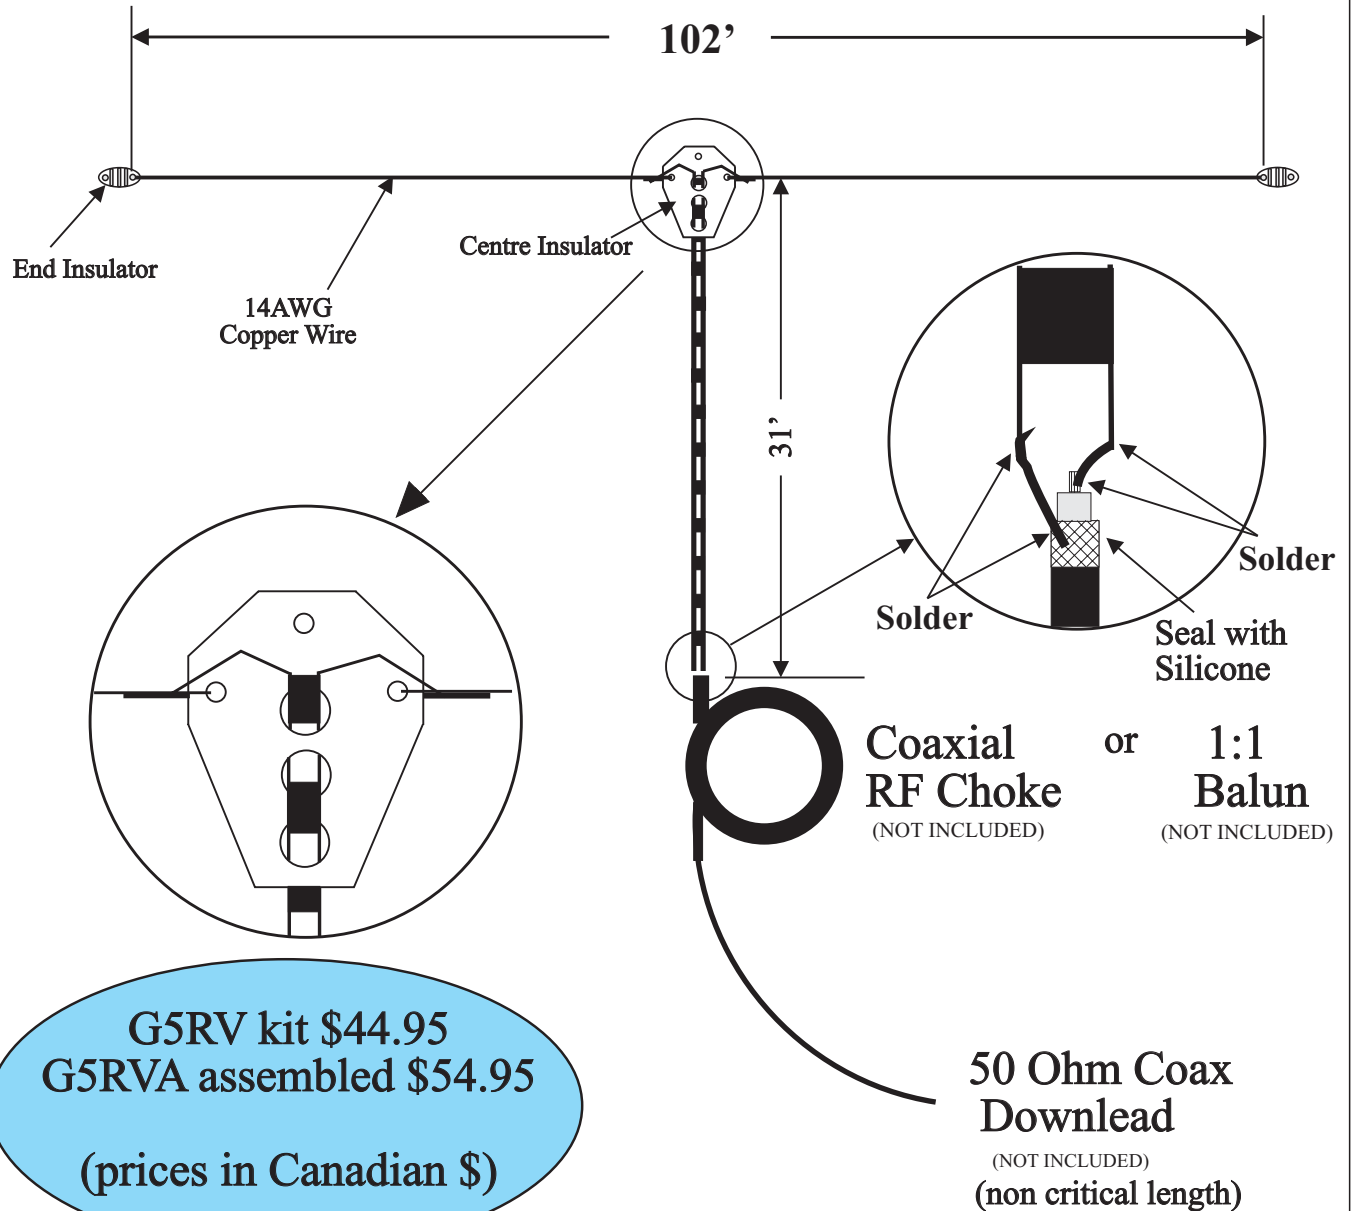

True G5RV Antenna

**Maple Leaf
Communications**

Box 1471, RR#1
Everett, Ontario
L0M 1J0

Phone: (705) 435-2819
Fax: (705) 435-2996

Web page: <http://www.mapleleafcom.com>
e-mail: info@mapleleafcom.com

Kit Contents:

- 103' #14AWG Hard Drawn 7-strand Copper wire
- 2 Dog Bone Plastic Insulator
- 1 Center Insulator, High Density Polyethylene
- 32' 300 Ohm Heavy Duty Ladder Line
- 1 Assembly Information

6m thru 80m
(using an antenna tuner)