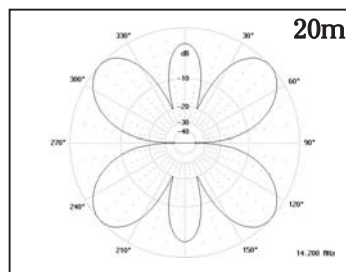

G5RV Antenna - model G5RV-300AC

G5RV-300AC
Fully assembled
\$89.95

- Fully assembled and ready to install
- 10m thru 80m using an antenna tuner
- Centre fed with 300 Ohm ladder line
- Centre insulator includes eye hook for centre support
- High quality dog bone insulators
- Includes ladderline, 50' RG8X coax, PL259 connector

Free space horizontal radiation patterns

Box 1471
Everett, Ontario
L0M 1J0 Canada

Phone: (705) 435-2819
Fax: (705) 435-2996

Web page: <http://www.mapleleafcom.com>