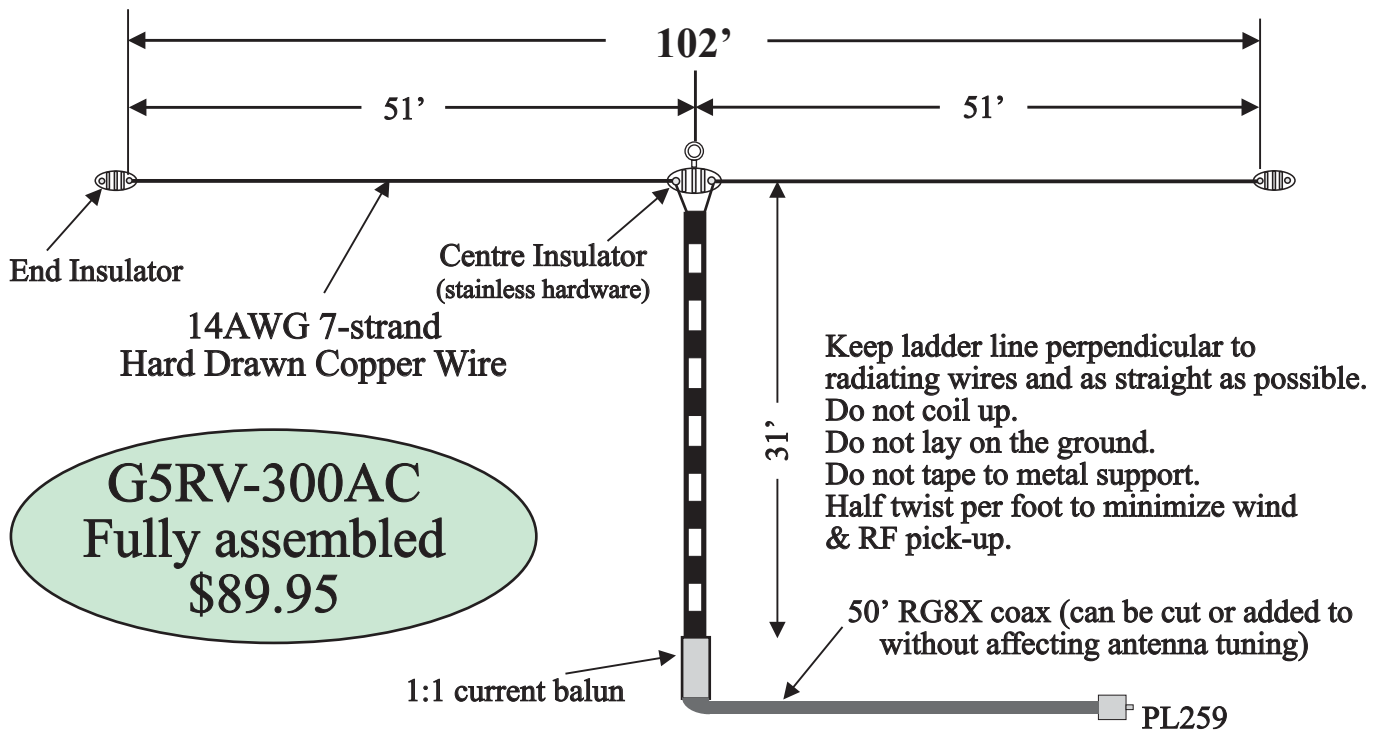

G5RV Antenna - model G5RV-300AC

G5RV-300AC
Fully assembled
\$89.95

- Fully assembled and ready to install
- 10m thru 80m using an antenna tuner
- Centre fed with 300 Ohm ladder line
- Centre insulator includes eye hook for centre support
- High quality dog bone insulators
- Includes ladderline, 50' RG8X coax, PL259 connector