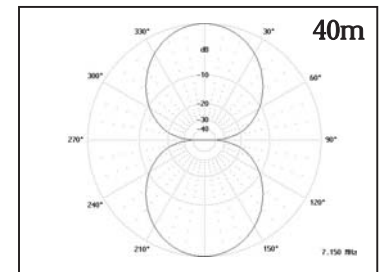

G5RV Antenna - model G5RV-300AC

G5RV-300AC
Fully assembled
\$89.95

- Fully assembled and ready to install
- 10m thru 80m using an antenna tuner
- Centre fed with 300 Ohm ladder line
- Centre insulator includes eye hook for centre support
- High quality dog bone insulators
- Includes ladderline, 50' RG8X coax, PL259 connector