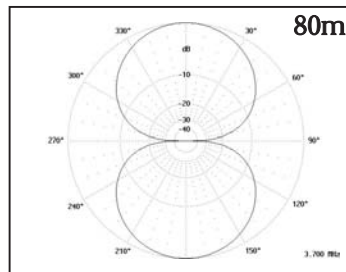

G5RV Antenna - model G5RV-300AC

G5RV-300AC
Fully assembled
\$89.95

- Fully assembled and ready to install
- 10m thru 80m using an antenna tuner
- Centre fed with 300 Ohm ladder line
- Centre insulator includes eye hook for centre support
- High quality dog bone insulators
- Includes ladderline, 50' RG8X coax, PL259 connector