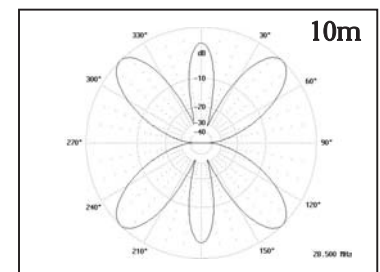

Free space horizontal radiation patterns

Box 1471
Everett, Ontario
L0M 1J0 Canada

Phone: (705) 435-2819
Fax: (705) 435-2996

Web page: <http://www.mapleleafcom.com>