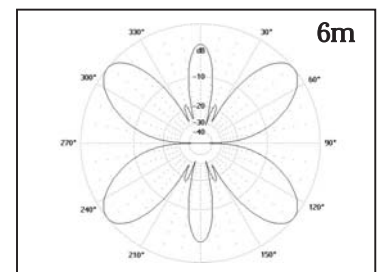

Horizontal Radiation Patterns (computed)

Maple Leaf
Communications

Box 1471
Everett, Ontario
L0M 1J0 Canada

Phone: (705) 435-2819
Fax: (705) 435-2996

Web page: <http://www.mapleleafcom.com>