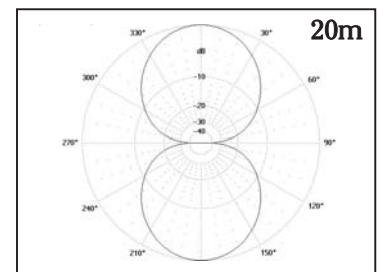

G5RV-1/2 Antenna - model G5RV-1/2-300AC

G5RV-1/2-300AC
Fully assembled
\$79.95

- Fully assemble and ready to install
- 6m thru 40m using an antenna tuner
- Centre fed with 300 Ohm ladder line
- Centre insulator includes eye hook for centre support
- High quality dog bone insulators
- Includes ladderline, 50' RG8X coax, PL259 connector