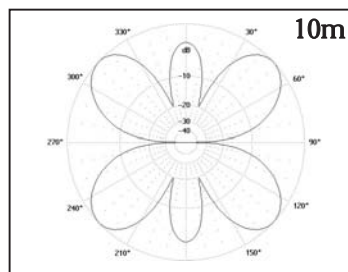

Horizontal Radiation Patterns (computed)

Maple Leaf
Communications

Box 1471
Everett, Ontario
L0M 1J0 Canada

Phone: (705) 435-2819
Fax: (705) 435-2996

Web page: <http://www.mapleleafcom.com>