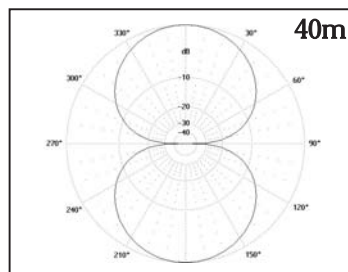

G5RV-1/2 Antenna - model G5RV-1/2-300AC

G5RV-1/2-300AC
Fully assembled
\$79.95

- Fully assemble and ready to install
- 6m thru 40m using an antenna tuner
- Centre fed with 300 Ohm ladder line
- Centre insulator includes eye hook for centre support
- High quality dog bone insulators
- Includes ladderline, 50' RG8X coax, PL259 connector