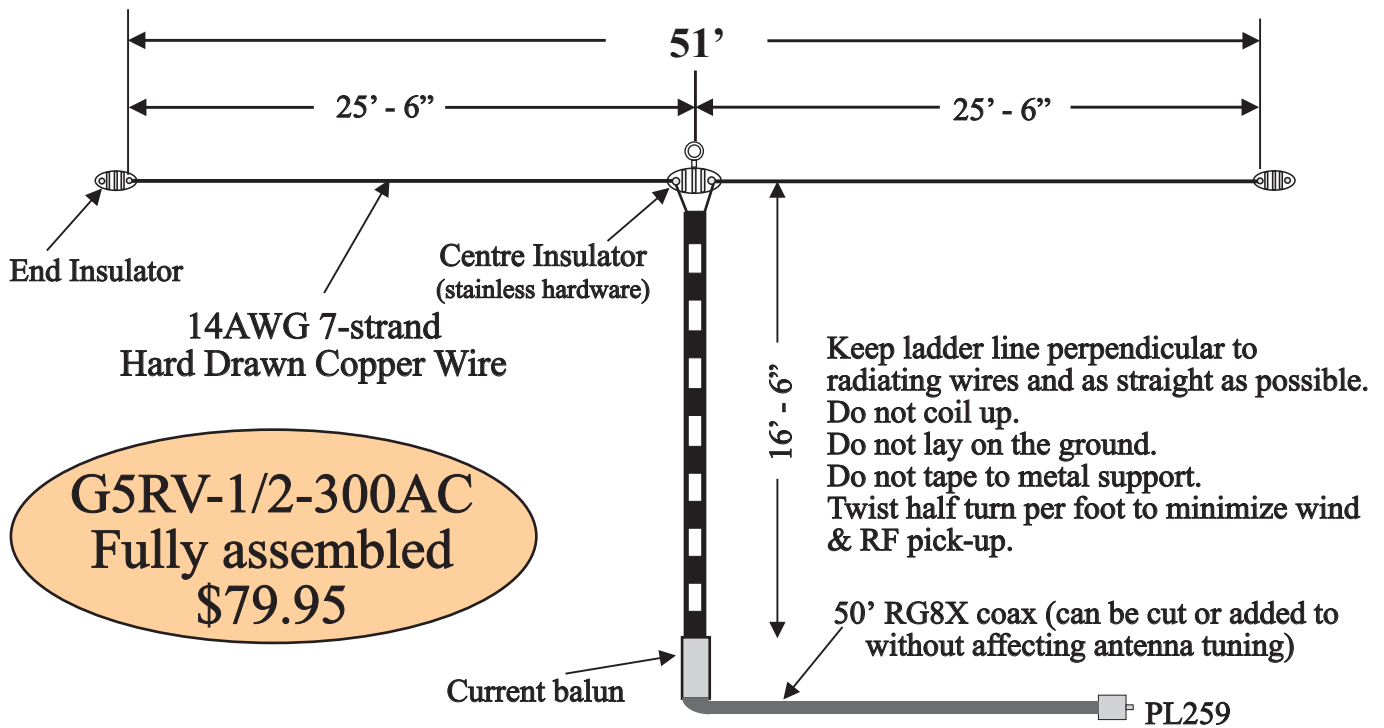

G5RV-1/2 Antenna - model G5RV-1/2-300AC

G5RV-1/2-300AC
Fully assembled
\$79.95

- Fully assemble and ready to install
- 6m thru 40m using an antenna tuner
- Centre fed with 300 Ohm ladder line
- Centre insulator includes eye hook for centre support
- High quality dog bone insulators
- Includes ladderline, 50' RG8X coax, PL259 connector